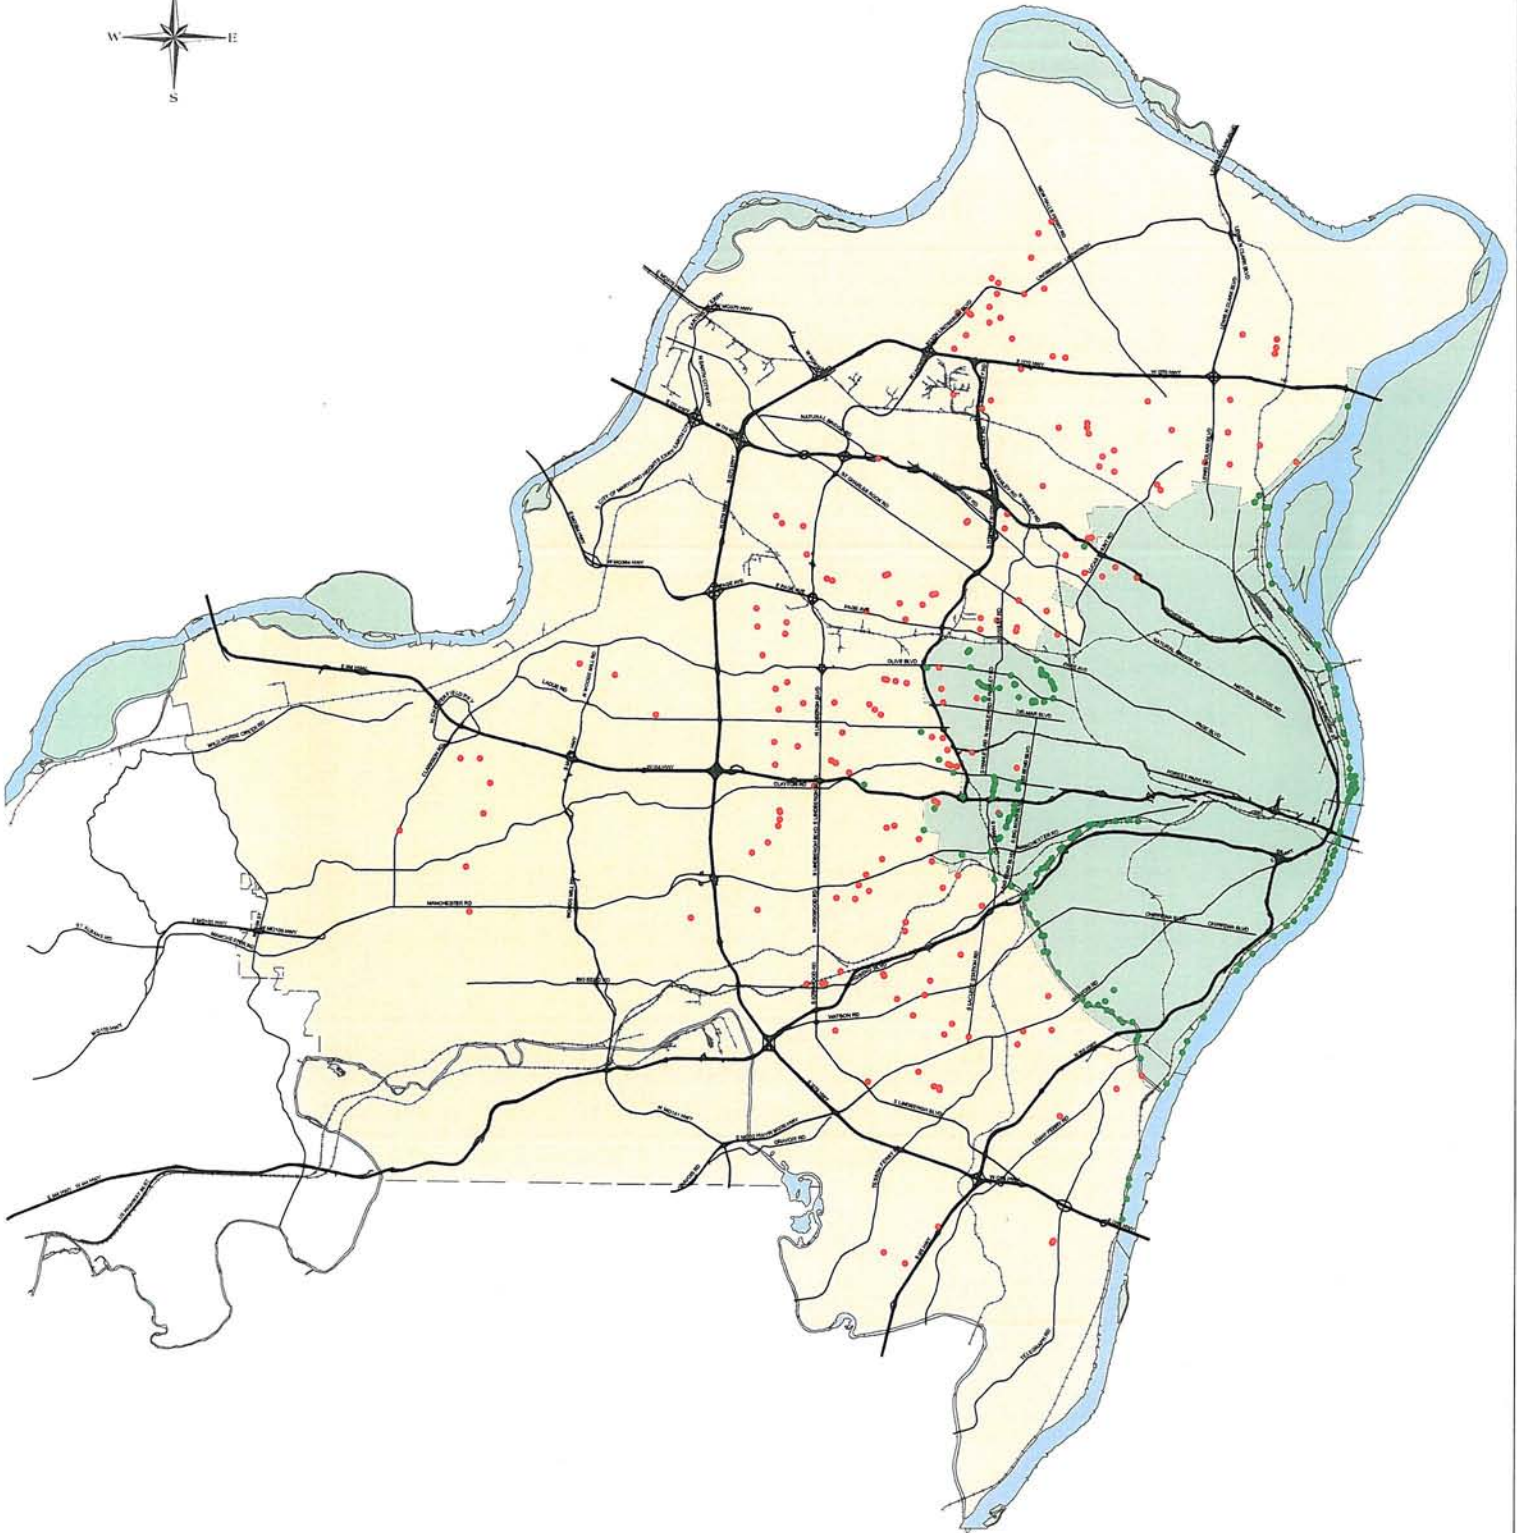

The Metropolitan St. Louis Sewer District

CONSTRUCTED SEWER OVERFLOWS (MAP PLOTTED 3-1-2011)

Legend

- Constructed Combined Sewer Overflows
- Constructed Sanitary Sewer Overflow
- Combined Sewer Area
- District Boundary